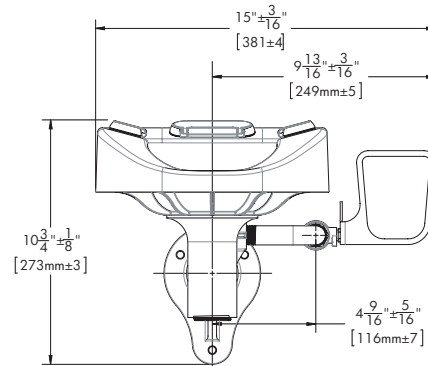

SKU	DESCRIPTION	CONSTRUCTION
SE-1000	Optimus Eye & Facewash Combination Station	Yellow Plastic
SE-1050	Optimus Eye & Facewash Combination Station	Stainless Steel
OCV	Optimus Eye & Facewash Dust Cover Retrofit	Transparent Plastic